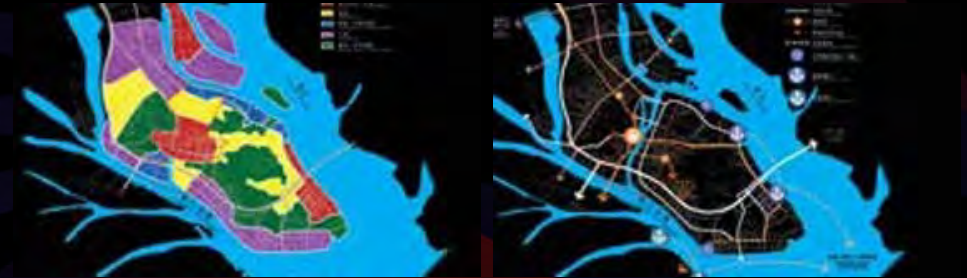

NANSHA WATERFRONT MASTER PLAN CHINA

Nansha City of Bridges symbolizes the importance of this region, the Pearl River Delta, to the world. Centrally located between Guangzhou and Hong Kong, the Jiaomen River Central Area is at the heart of this region. Nansha, the center of the area, will serve to recognize this importance to the international community by bridging the best of the past into the future, the traditional with the modern and the individual to the environment.

We visualize creating a world renowned city, famous for its quality of life, hospitality, and beauty. On 4,000 acres with nine bridges existing on the central waterway, Nansha City of Bridges, connects to the future as the new city presents itself to the world. We are bridging the best of the past into the future, the traditional with the modern and the individual to the environment. Nansha has a FAR of 2.0, residential, civic, office, retail, entertainment, parks, and open space.