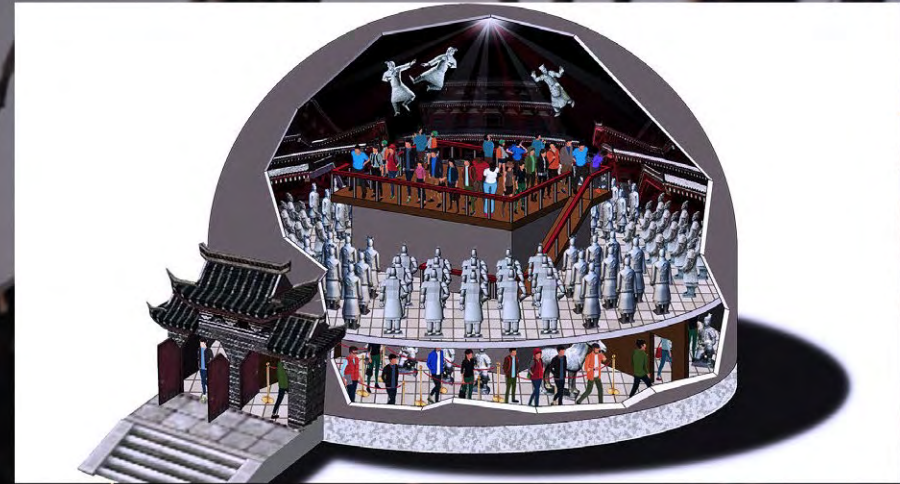

Welcome to Time Traveler Tim's Secret Laboratory! Journey back in time to the 1930s Old Shanghai through a magnificent multimedia and theatrical experience. This "time travel" attraction, located directly on The Bund in Shanghai, China, begins by taking guests through our "Escalator Time Tunnel." With the use of visual effects, lighting, set design, and live performers, guests will travel back to a distorted version of the iconic Old Shanghai!

LEGEND OF THE TERRACOTTA WARRIORS : EXPERIENCE IT LIVE!

Enter the mysterious tomb of the Terracotta Warriors, where you will witness a battle of legendary stone guardians as their ancient statues come to life! As intense display of aerial stunts, 360 projection mapping, special effects, lighting, and other cutting-edge show elements create an immersive show spectacle like no other! This experience combines education, exhibition, entertainment, and retail.