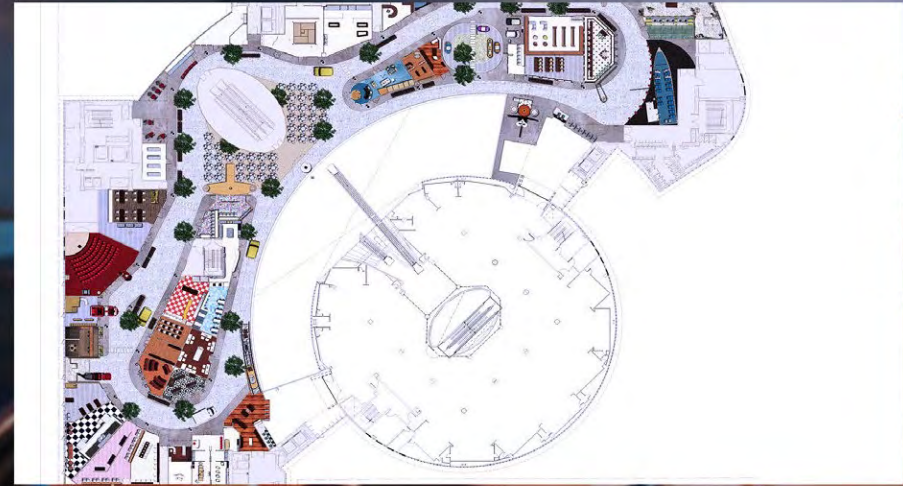

BABY BOSS : CHILDREN’ S “EDUTAINMENT” & OCCUPATIONAL ROLEPLAY

Baby Boss City is not just an indoor playground, children’s museum, or amusement park. The activities — or role-playing jobs — are highly structured affairs that occur at scheduled times throughout the day. Each job is led by one or more staff members and lasts for 20-35 minutes. The jobs themselves typically start with the staff helping the kids get into uniforms, and then explaining what the job entails. The kids role-play the part, and at the completion are paid in Baby Boss Bucks. Parents are spectators at the park, but their kids are the stars!